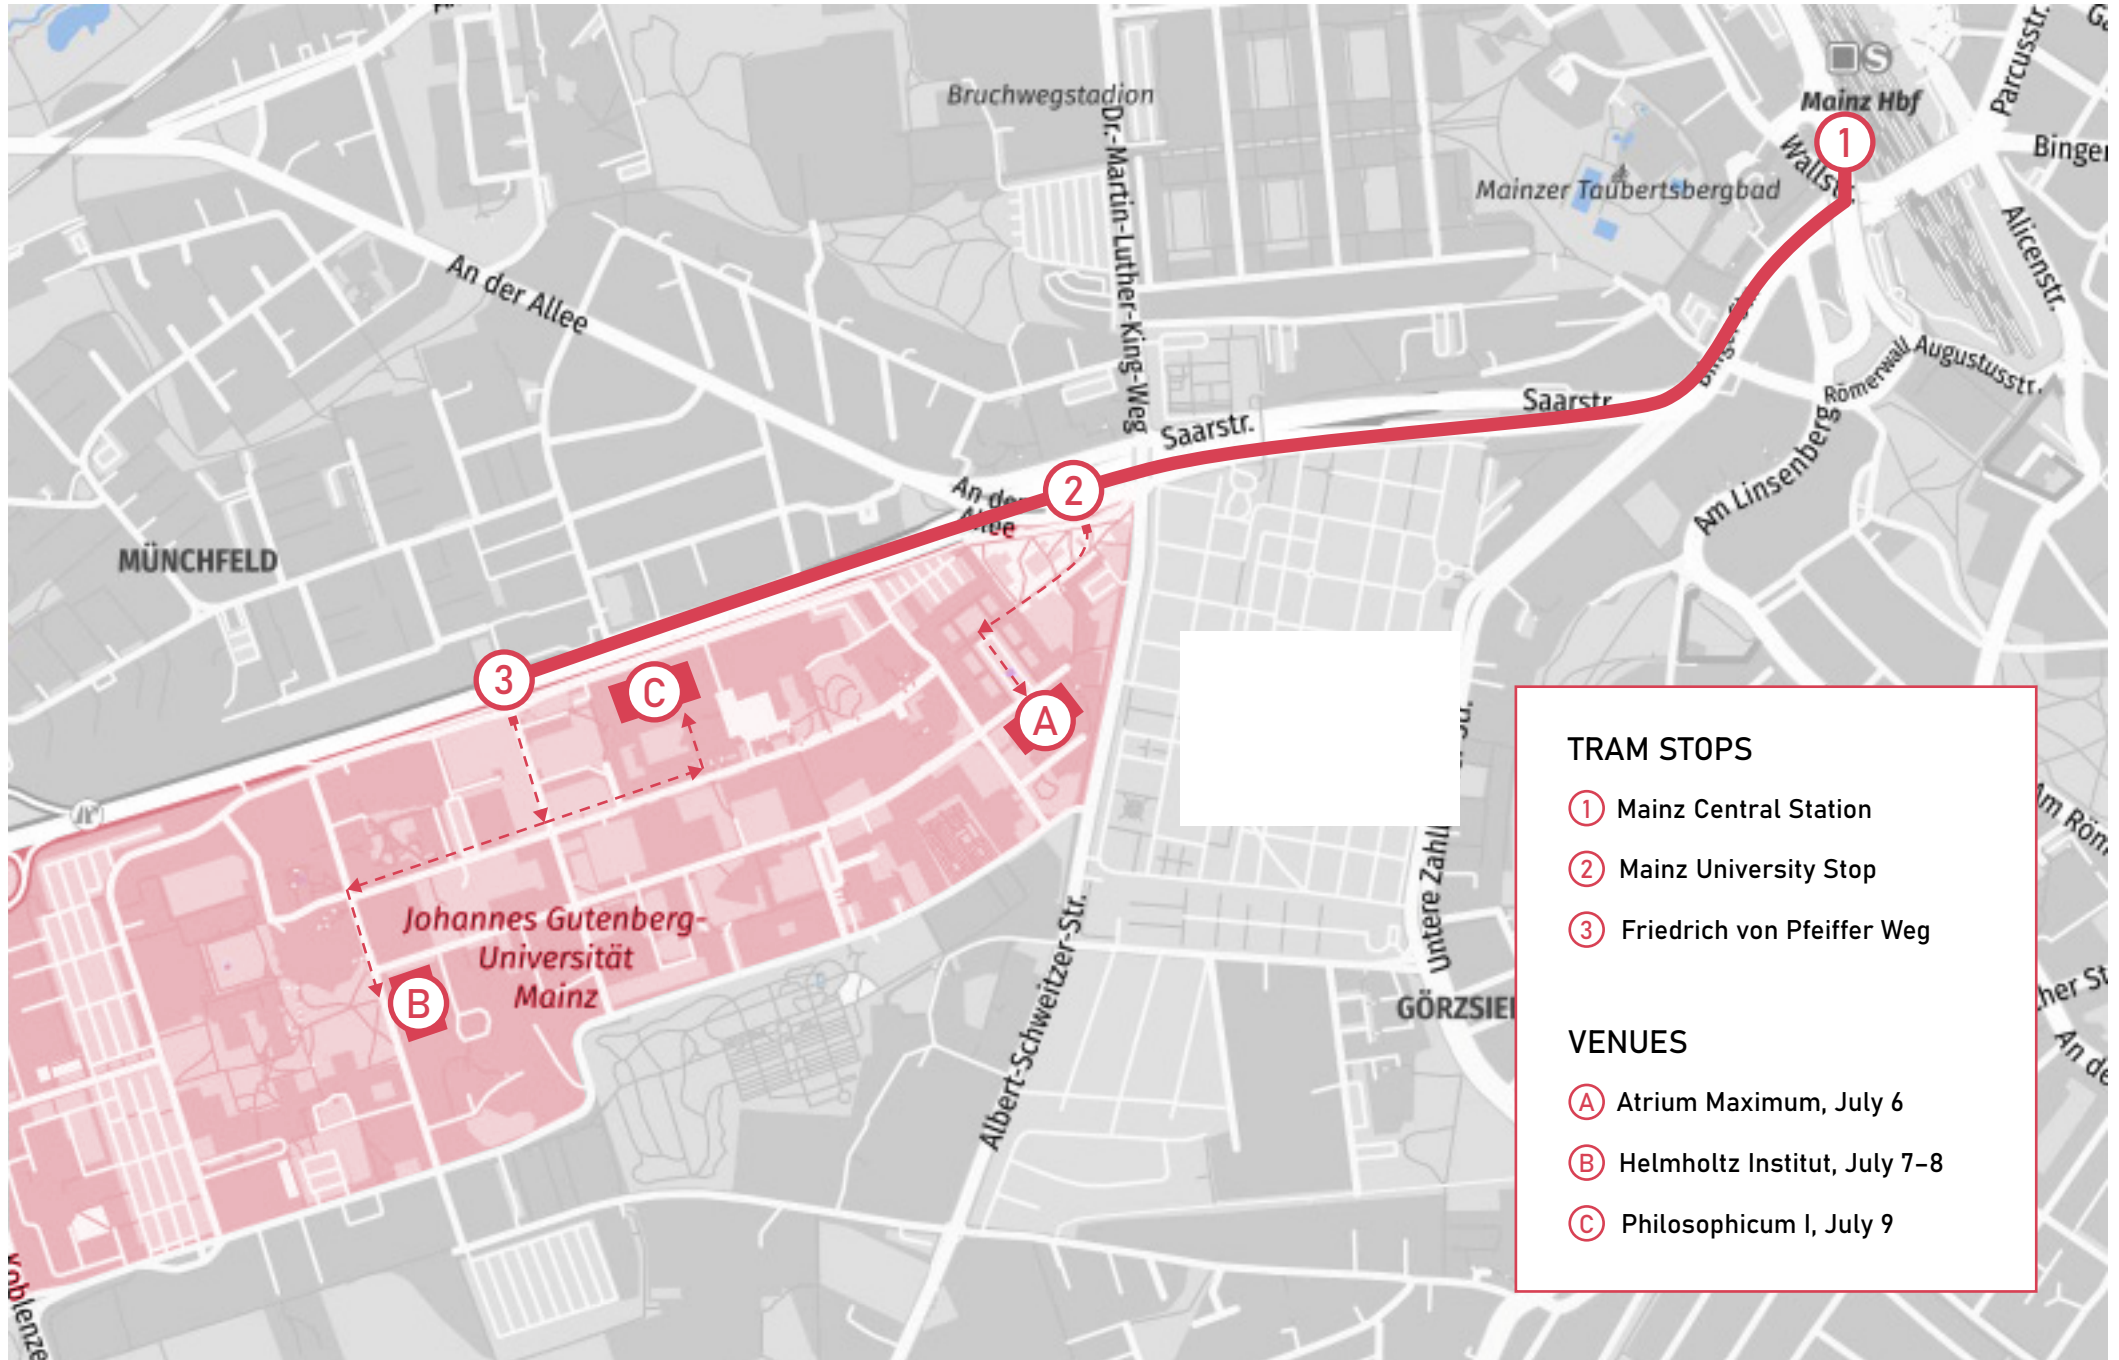

Frankfurt Airport to Mainz (S-Bahn)

Take the train from Frankfurt airport to Mainz main station (tram line: S8).
Tickets can be purchased at the airport via vending machine.

Both hotels are a short walk from the main entrance of the train station.

Mainz Station to University (Tram 51, 53, 59)

Venue Information

Atrium Maximum

Building No. 1312

Johann Joachim Becher Weg 3

JULY 6

Helmholtz Institut

Building No. 1395

Staudinger Weg 18

JULY 7-8

Philosophicum I

Building No. 1141

Jakob Welder Weg 18

JULY 9